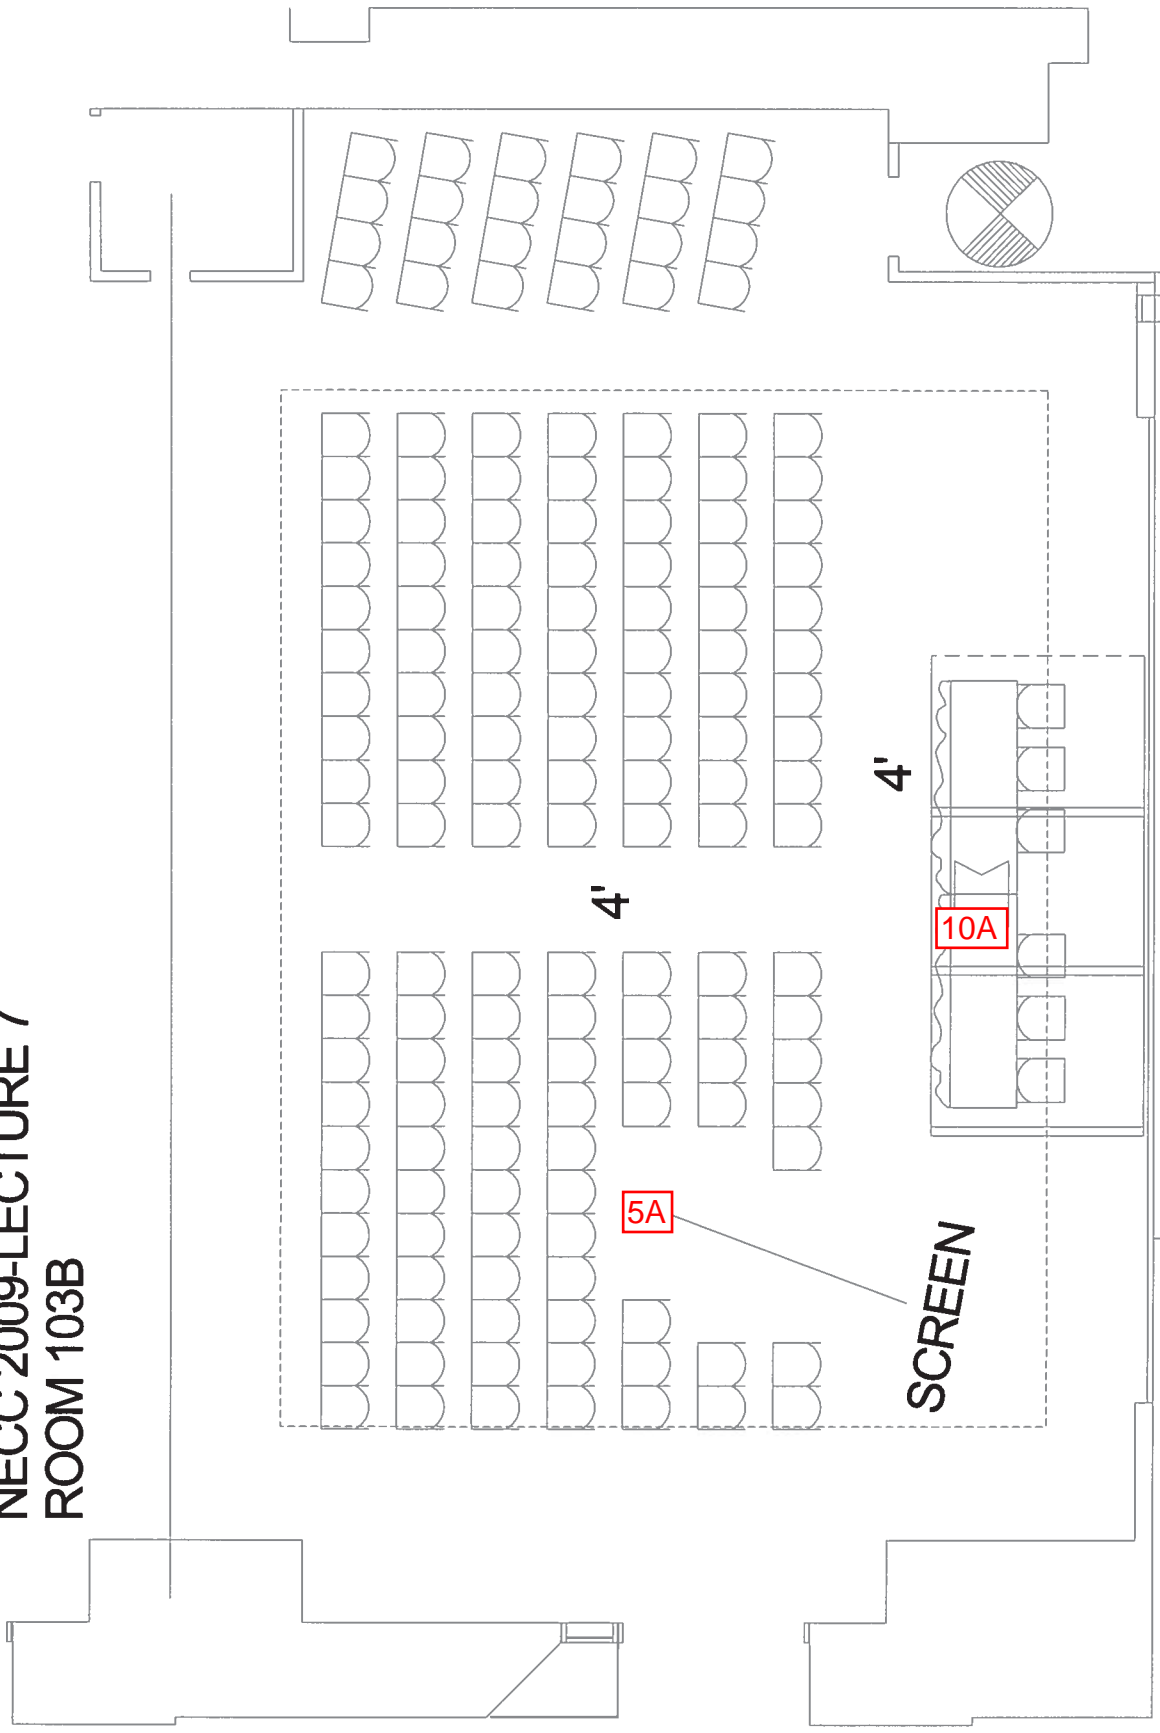

WALTER E. WASHINGTON CONVENTION CENTER
NECC 2009-LECTURE 7
ROOM 103B

DATE: 4/20

103B
THEATER FOR 134 (+/- 10 OR MORE DUE TO AV)
18x8x24" STAGE
TABLE TOP PODIUM
HEAD TABLE FOR 6